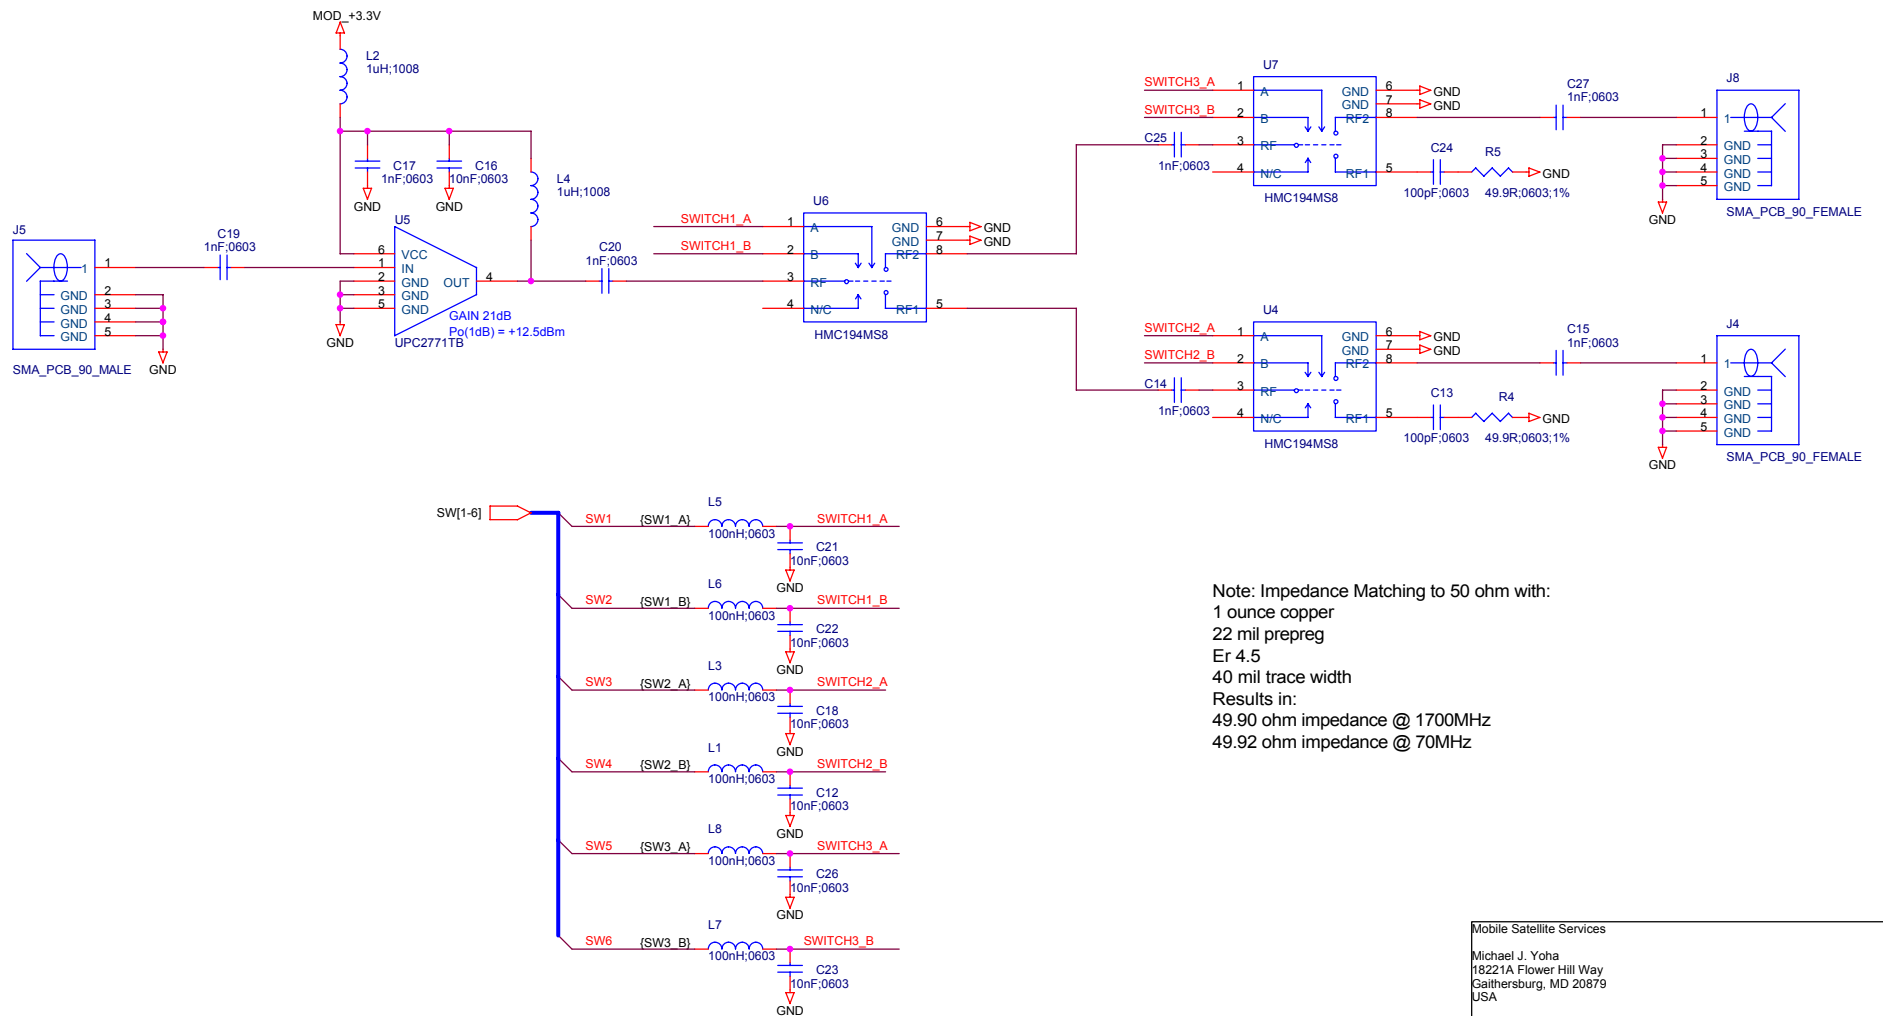

Mobile Satellite Services		
Michael J. Yoha 18221A Flower Hill Way Gaithersburg, MD 20879 USA		
Title ComBlock-4101 Amplifier / Redundancy / MAIN		
Size A	Document Number Y02010	Rev 1
Date:	Wednesday, February 02, 2005	Sheet 1 of 5

+5 V Supply

Mobile Satellite Services

Michael J. Yoha
18221A Flower Hill Way
Gaithersburg, MD 20879
USA

Title

ComBlock-4101 Amplifier / Redundancy / Power

Size
A

Document Number
Y02010

Rev
1

Date: Wednesday, February 09, 2005

Sheet 3 of 5

Note: Impedance Matching to 50 ohm with:
 1 ounce copper
 22 mil prepreg
 Er 4.5
 40 mil trace width
 Results in:
 49.90 ohm impedance @ 1700MHz
 49.92 ohm impedance @ 70MHz