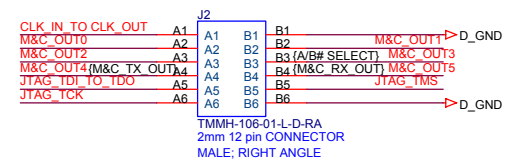

IN CIRCUIT PROGRAMMING HEADER

Mobile Satellite Services
Michael J. Yoha
18221A Flower Hill Way
Gaithersburg, MD 20879
USA

Title
ComBlock-4101 Amplifier / Redundancy / Micro

Size B Document Number Y02010 Rev 1

Date: Friday, February 04, 2005 Sheet 5 of 5