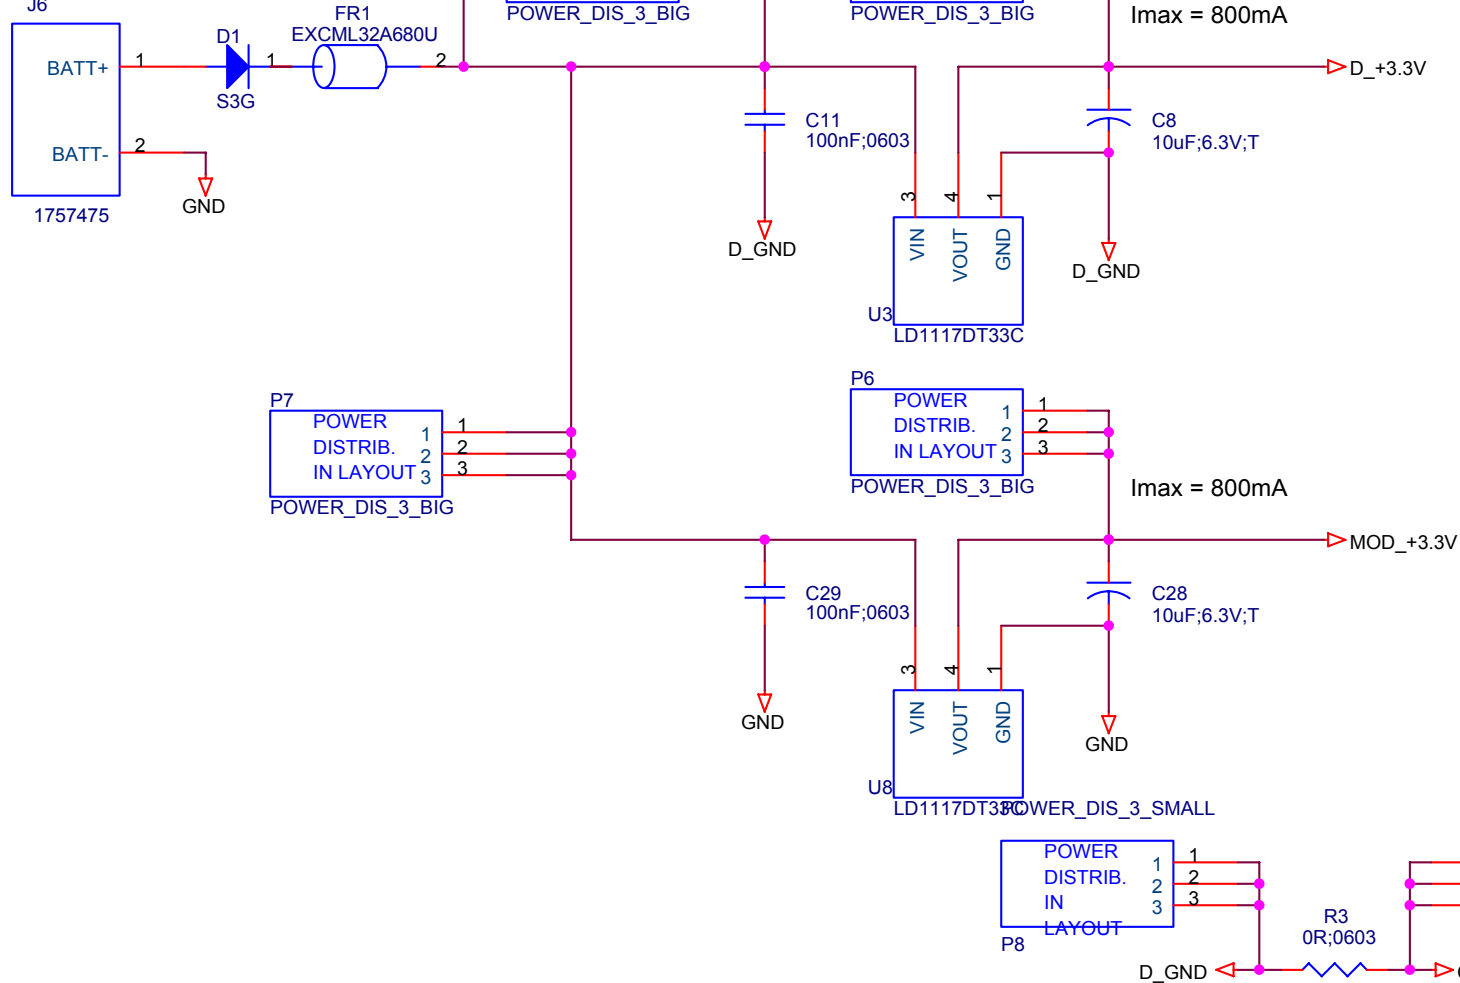

Mobile Satellite Services		
Michael J. Yoha 18221A Flower Hill Way Gaithersburg, MD 20879 USA		
Title ComBlock-4101 Amplifier / Redundancy / MAIN		
Size A	Document Number Y02010	Rev 1
Date:	Wednesday, February 02, 2005	Sheet 1 of 5

+5 V Supply

Mobile Satellite Services

Michael J. Yoha
18221A Flower Hill Way
Gaithersburg, MD 20879
USA

Title

ComBlock-4101 Amplifier / Redundancy / Power

Size
A

Document Number
Y02010

Rev
1

Date: Wednesday, February 09, 2005

Sheet 3 of 5

Note: Impedance Matching to 50 ohm with:
 1 ounce copper
 22 mil prepreg
 Er 4.5
 40 mil trace width
 Results in:
 49.90 ohm impedance @ 1700MHz
 49.92 ohm impedance @ 70MHz