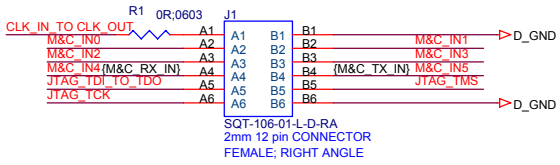

IN CIRCUIT PROGRAMMING HEADER

Mobile Satellite Services
Michael J. Yoha
18221A Flower Hill Way
Gaithersburg, MD 20879
USA

Title
ComBlock-4101 Amplifier / Redundancy / Micro

Size B Document Number Y02010 Rev 1

Date: Friday, February 04, 2005 Sheet 5 of 5