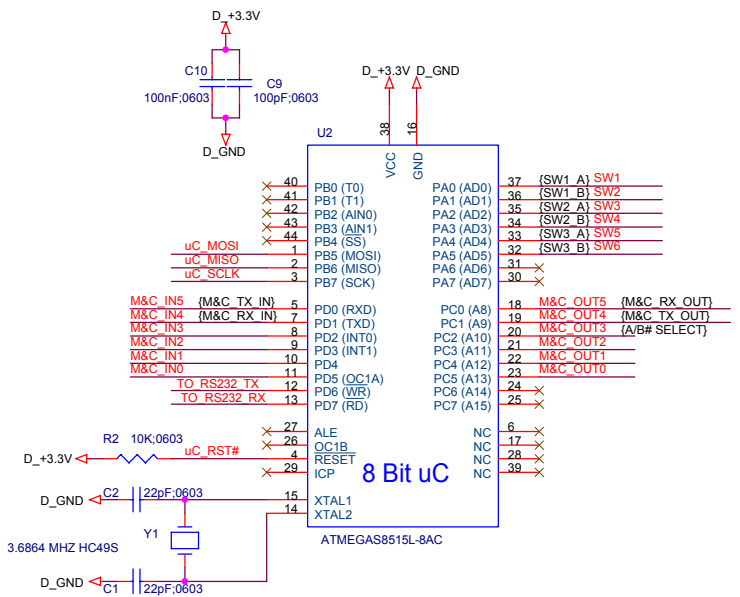

Mobile Satellite Services		
Michael J. Yoha 18221A Flower Hill Way Gaithersburg, MD 20879 USA		
Title ComBlock-4101 Amplifier / Redundancy / MAIN		
Size A	Document Number Y02010	Rev 1
Date:	Wednesday, February 02, 2005	Sheet 1 of 5

+5 V Supply

Mobile Satellite Services

Michael J. Yoha
18221A Flower Hill Way
Gaithersburg, MD 20879
USA

Title

ComBlock-4101 Amplifier / Redundancy / Power

Size
A

Document Number
Y02010

Rev
1

Date: Wednesday, February 09, 2005

Sheet 3 of 5

Note: Impedance Matching to 50 ohm with:
 1 ounce copper
 22 mil prepreg
 Er 4.5
 40 mil trace width
 Results in:
 49.90 ohm impedance @ 1700MHz
 49.92 ohm impedance @ 70MHz

Mobile Satellite Services		
Michael J. Yoha 18221A Flower Hill Way Gaithersburg, MD 20879 USA		
Title ComBlock-4101 Amplifier / Redundancy / RF		
Size B	Document Number Y02010	Rev 1
Date: Wednesday, February 09, 2005	Sheet 4	of 5