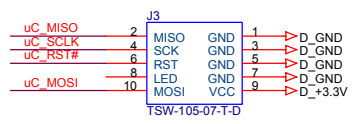

IN CIRCUIT PROGRAMMING HEADER

Mobile Satellite Services
Michael J. Yoha
18221A Flower Hill Way
Gaithersburg, MD 20879
USA

Title
ComBlock-4101 Amplifier / Redundancy / Micro

Size B Document Number Y02010 Rev 1

Date: Friday, February 04, 2005 Sheet 5 of 5