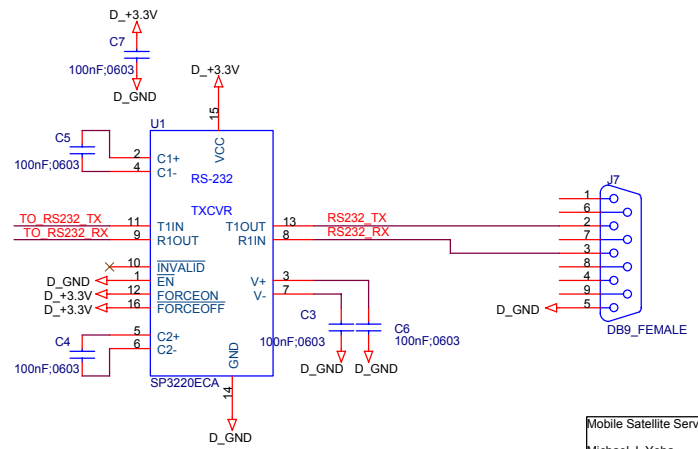

+5 V Supply

Mobile Satellite Services

Michael J. Yoha
18221A Flower Hill Way
Gaithersburg, MD 20879
USA

Title

ComBlock-4101 Amplifier / Redundancy / Power

Size
A

Document Number
Y02010

Rev
1

Date: Wednesday, February 09, 2005

Sheet 3 of 5

Note: Impedance Matching to 50 ohm with:
 1 ounce copper
 22 mil prepreg
 Er 4.5
 40 mil trace width
 Results in:
 49.90 ohm impedance @ 1700MHz
 49.92 ohm impedance @ 70MHz

Mobile Satellite Services		
Michael J. Yoha 18221A Flower Hill Way Gaithersburg, MD 20879 USA		
Title ComBlock-4101 Amplifier / Redundancy / RF		
Size B	Document Number Y02010	Rev 1
Date: Wednesday, February 09, 2005	Sheet 4	of 5