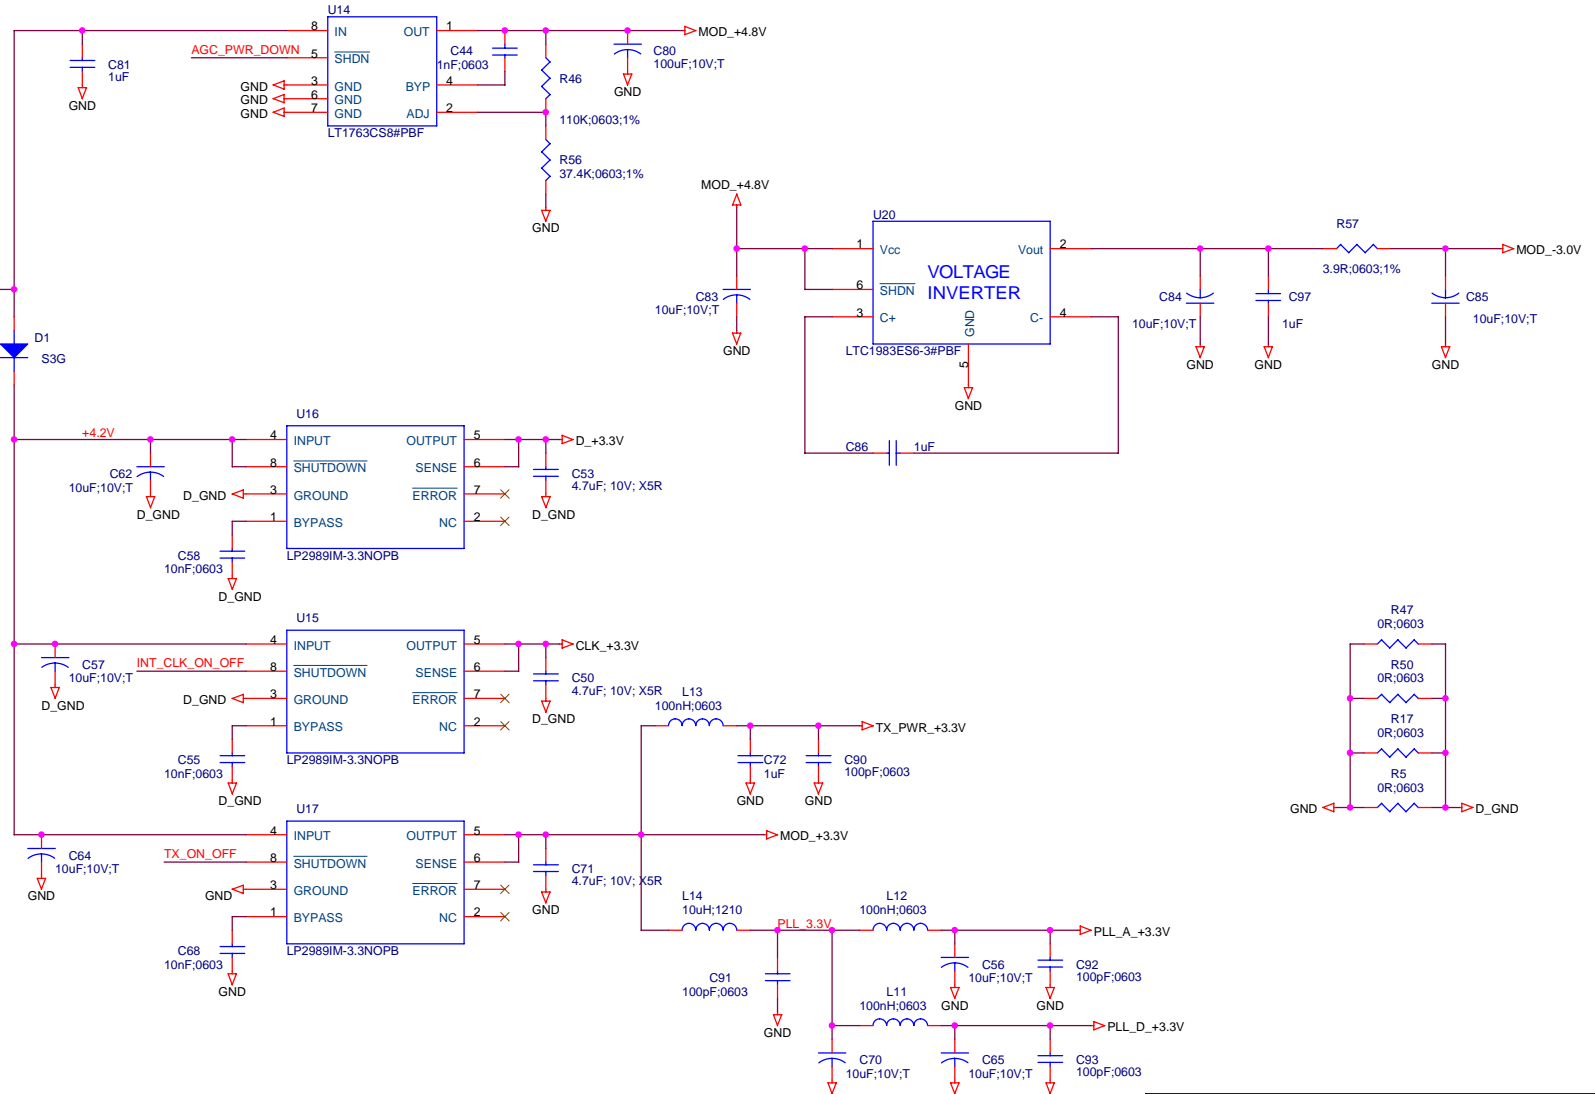

Date: Tuesday, July 25, 2006 Sheet 2 of 7

**+5V Supply**

- 7 INT\_CLK\_ON\_OFF  $\rightarrow$  INT\_CLK\_ON\_OFF
- 7 TX\_ON\_OFF  $\rightarrow$  TX\_ON\_OFF
- 7 AGC\_PWR\_DOWN  $\rightarrow$  AGC\_PWR\_DOWN