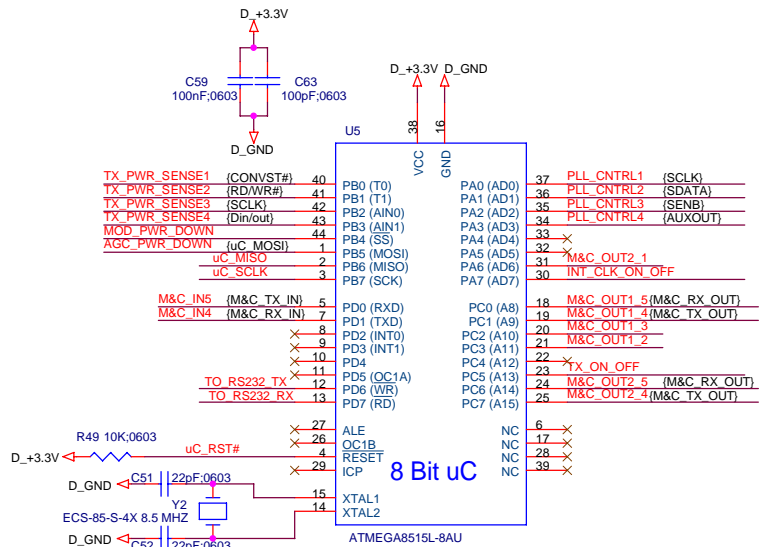

COM-CONNECTOR FROM BASEBAND UNIT

IN CIRCUIT PROGRAMMING HEADER

Mobile Satellite Services
Michael J. Yoha / Adam Kwiatkowski
18221A Flower Hill Way
Gaithersburg, MD 20879
USA

Title
COM-4007 / uCONTROLLER

Size B Document Number Y06004 Rev 3

Date: Monday, July 24, 2006 Sheet 7 of 7