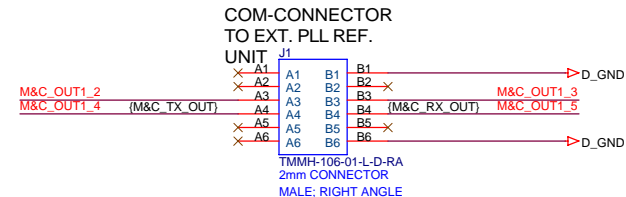

COM-CONNECTOR FROM BASEBAND UNIT

IN CIRCUIT PROGRAMMING HEADER

Mobile Satellite Services
Michael J. Yoha / Adam Kwiatkowski
18221A Flower Hill Way
Gaithersburg, MD 20879
USA

Title
COM-4007 / uCONTROLLER

Size B Document Number Y06004 Rev 3

Date: Monday, July 24, 2006 Sheet 7 of 7