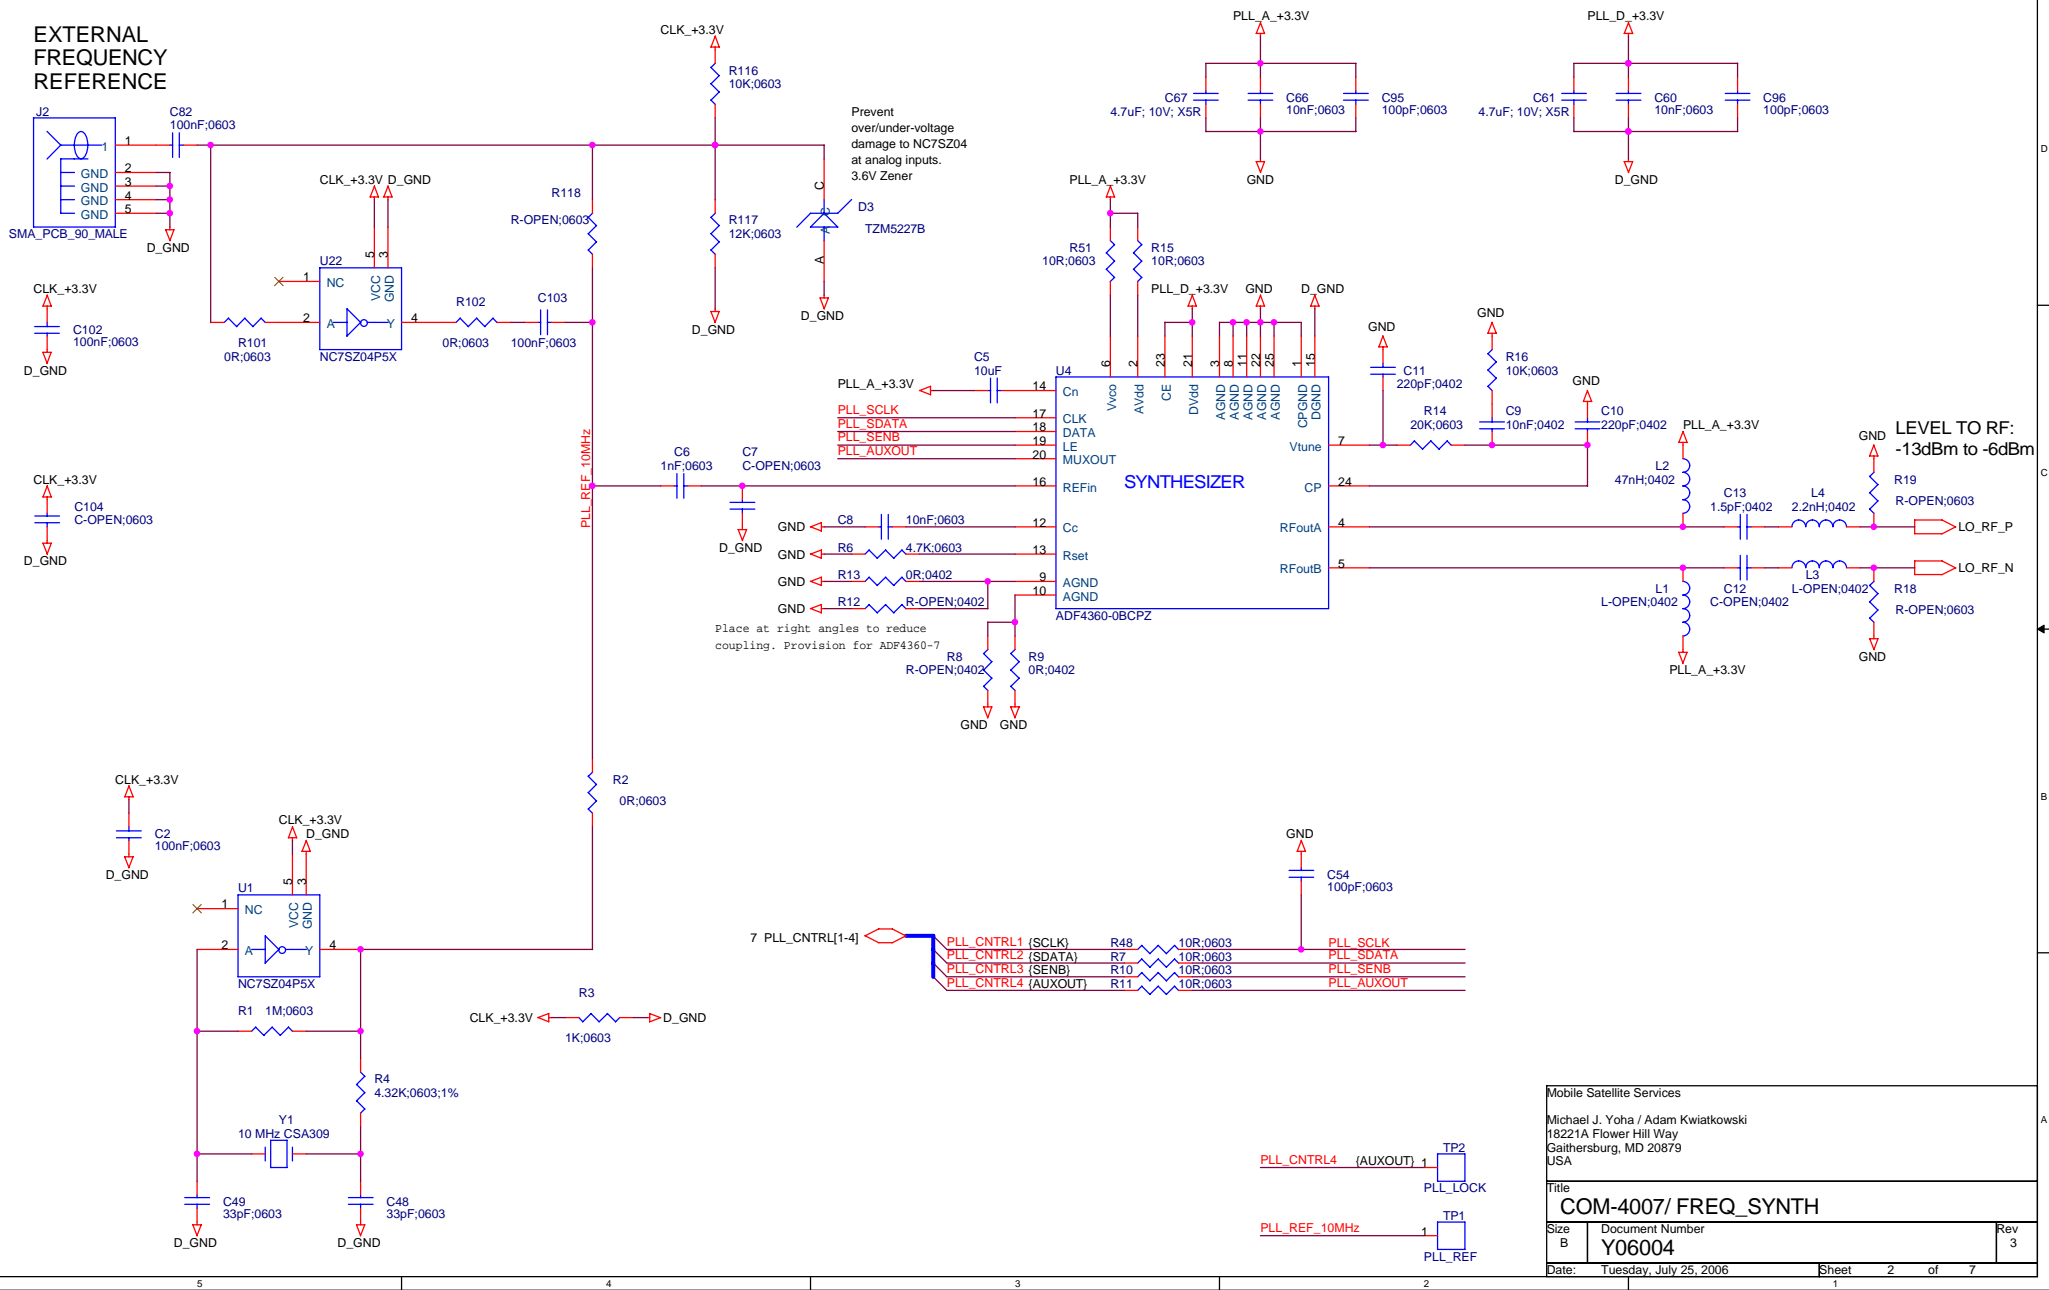

**EXTERNAL
FREQUENCY
REFERENCE**

Mobile Satellite Services
Michael J. Yoha / Adam Kwiatkowski
18221A Flower Hill Way
Gaithersburg, MD 20879
USA

Title
COM-4007/ FREQ_SYNTH

Size B	Document Number Y06004	Rev 3

Date: Tuesday, July 25, 2006 Sheet 2 of 7