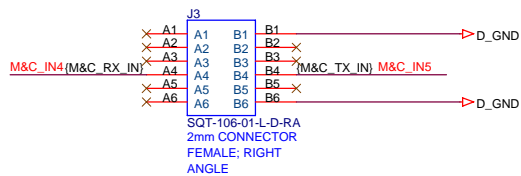

COM-CONNECTOR FROM BASEBAND UNIT