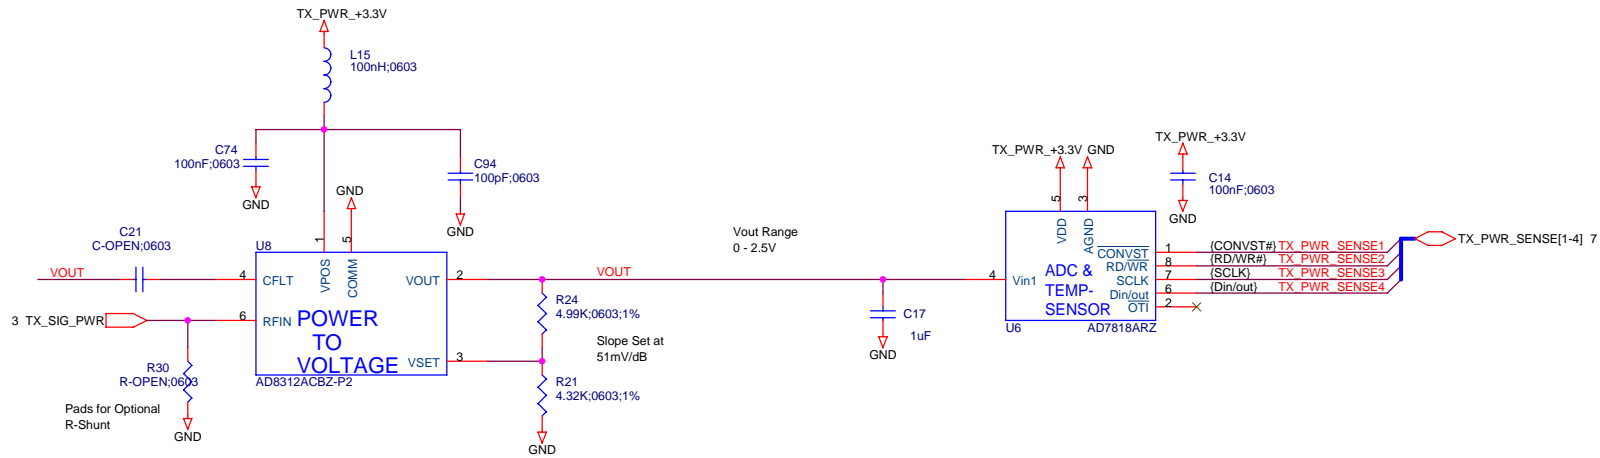

Mobile Satellite Services		
Michael J. Yoha / Adam Kwiatkowski 18221A Flower Hill Way Gaithersburg, MD 20879 USA		
Title COM-4007 / TX_PWR		
Size B	Document Number Y06004	Rev 3
Date: Tuesday, July 25, 2006	Sheet 6	of 7