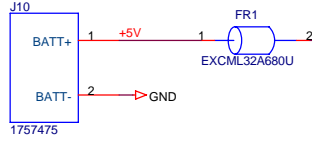

Date: Tuesday, July 25, 2006 Sheet 2 of 7

**+5V Supply**

- 7 INT\_CLK\_ON\_OFF  $\rightarrow$  INT\_CLK\_ON\_OFF
- 7 TX\_ON\_OFF  $\rightarrow$  TX\_ON\_OFF
- 7 AGC\_PWR\_DOWN  $\rightarrow$  AGC\_PWR\_DOWN