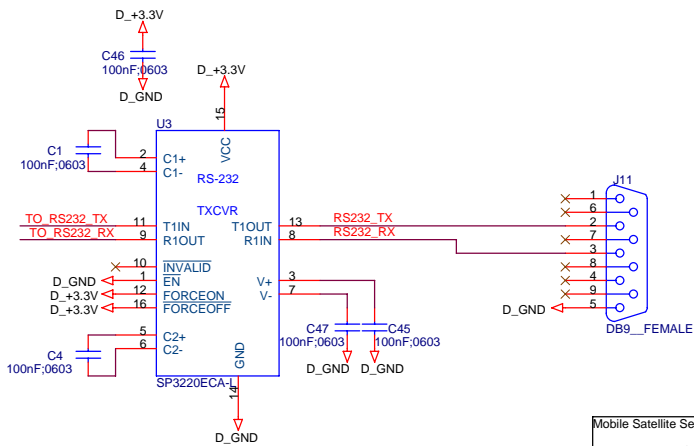

Mobile Satellite Services
Michael J. Yoha / Adam Kwiatkowski
18221A Flower Hill Way
Gaithersburg, MD 20879
USA

Title
COM-4007 / uCONTROLLER

Size B Document Number Y06004 Rev 3

Date: Monday, July 24, 2006 Sheet 7 of 7