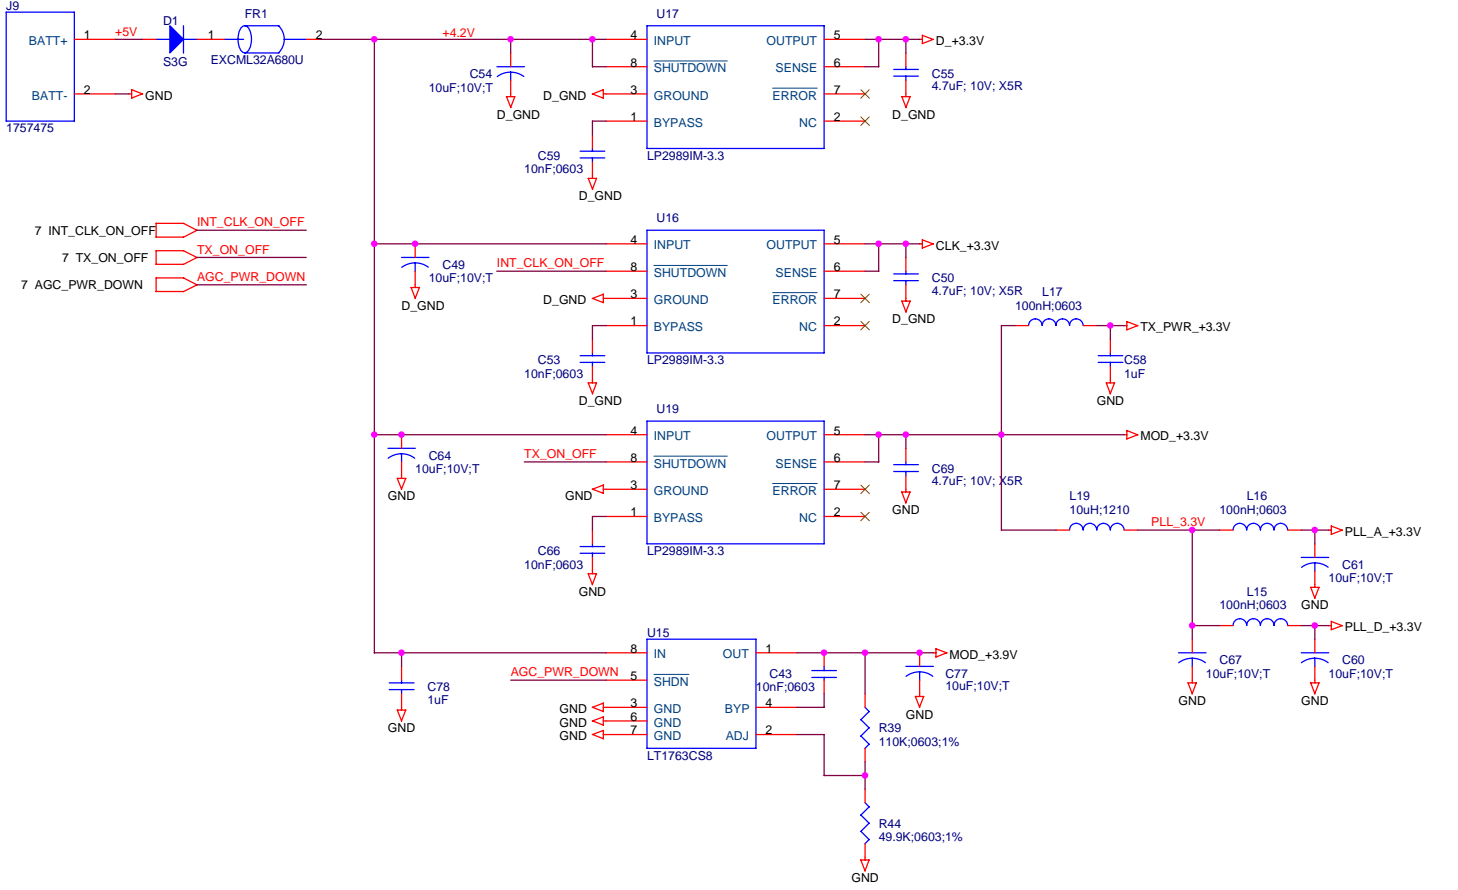

Title

COM-4002 L-Band TX / ROOT

Size
A

Document Number
Y02006

Rev
4.1

Date: Monday, January 22, 2007

Sheet 1 of 7

**EXTERNAL
FREQUENCY
REFERENCE**

ASSEMBLE ON OFF THE
CRYSTAL

Mobile Satellite Services		
Christian K. Föhr / Michael J. Yoha 18221A Flower Hill Way Gaithersburg, MD 20879 USA		
Title COM-4002 L-Band TX / FREQ_SYNTH		
Size B	Document Number Y02006	Rev 4
Date: Thursday, February 19, 2004	Sheet 2 of 7	1

+5V Supply

- 7 INT_CLK_ON_OFF → INT_CLK_ON_OFF
- 7 TX_ON_OFF → TX_ON_OFF
- 7 AGC_PWR_DOWN → AGC_PWR_DOWN

Mobile Satellite Services
 Christian K. Föhr / Michael J. Yoha
 18221A Flower Hill Way
 Gaithersburg, MD 20879
 USA