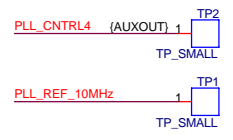

Mobile Satellite Services		
Christian K. Föhr / Michael J. Yoha 18221A Flower Hill Way Gaithersburg, MD 20879 USA		
Title COM-4002 L-Band TX / FREQ_SYNTH		
Size B	Document Number Y02006	Rev 4
Date: Thursday, February 19, 2004	Sheet 2 of 7	1