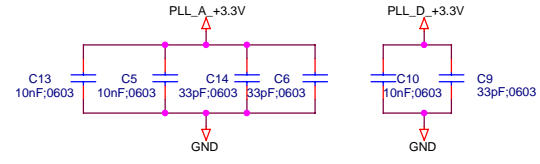

Mobile Satellite Services		
Christian K. Föhr / Michael J. Yoha 18221A Flower Hill Way Gaithersburg, MD 20879 USA		
Title COM-4002 L-Band TX / FREQ_SYNTH		
Size B	Document Number Y02006	Rev 4
Date: Thursday, February 19, 2004	Sheet 2 of 7	1