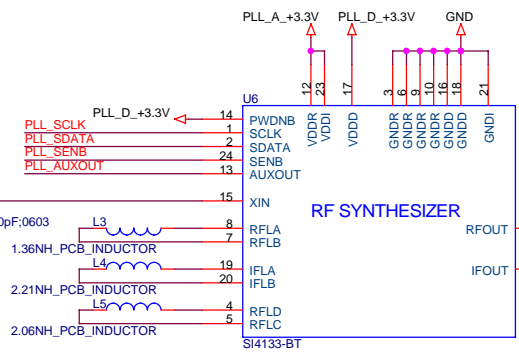

Title

COM-4002 L-Band TX / ROOT

Size
A

Document Number
Y02006

Rev
4.1

Date: Monday, January 22, 2007

Sheet 1 of 7

**EXTERNAL
FREQUENCY
REFERENCE**

ASSEMBLE ON OFF THE
CRYSTAL

Mobile Satellite Services		
Christian K. Föhr / Michael J. Yoha 18221A Flower Hill Way Gaithersburg, MD 20879 USA		
Title COM-4002 L-Band TX / FREQ_SYNTH		
Size B	Document Number Y02006	Rev 4
Date: Thursday, February 19, 2004	Sheet 2 of 7	1

+5V Supply

- 7 INT_CLK_ON_OFF → INT_CLK_ON_OFF
- 7 TX_ON_OFF → TX_ON_OFF
- 7 AGC_PWR_DOWN → AGC_PWR_DOWN

Mobile Satellite Services
 Christian K. Föhr / Michael J. Yoha
 18221A Flower Hill Way
 Gaithersburg, MD 20879
 USA