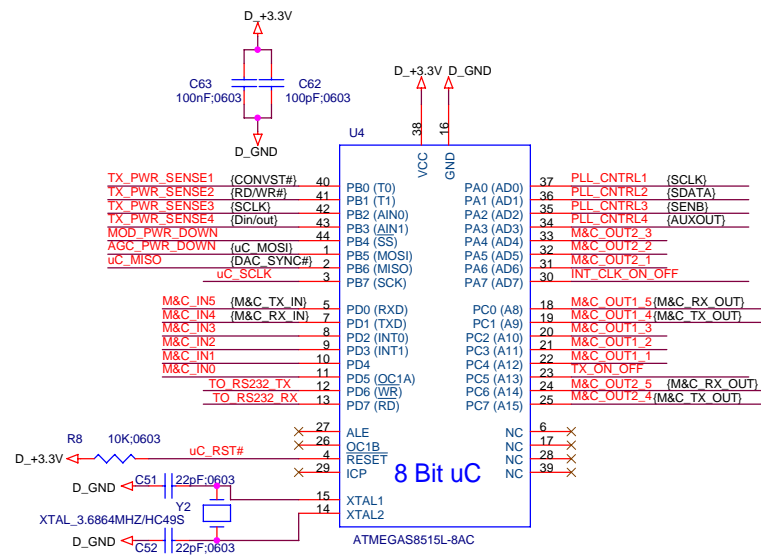

+5V Supply

- 7 INT_CLK_ON_OFF → INT_CLK_ON_OFF
- 7 TX_ON_OFF → TX_ON_OFF
- 7 AGC_PWR_DOWN → AGC_PWR_DOWN

Mobile Satellite Services
 Christian K. Föhr / Michael J. Yoha
 18221A Flower Hill Way
 Gaithersburg, MD 20879
 USA

Title
COM-4002 L-Band TX / POWER

Size B Document Number Y02006 Rev 4

Date: Thursday, February 19, 2004 Sheet 5 of 7

Mobile Satellite Services		
Christian K. Föhr / Michael J. Yoha 18221A Flower Hill Way Gaithersburg, MD 20879 USA		
Title COM-4002 L-Band TX / TX_PWR		
Size B	Document Number Y02006	Rev 4.1
Date: Monday, January 22, 2007	Sheet 6	of 7