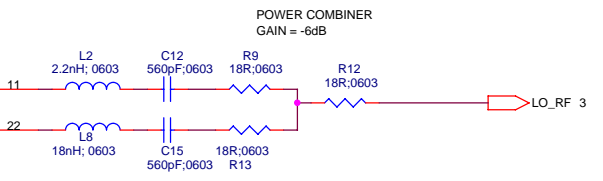

Title

COM-4002 L-Band TX / ROOT

Size
A

Document Number
Y02006

Rev
4.1

Date: Monday, January 22, 2007

Sheet 1 of 7

**EXTERNAL
FREQUENCY
REFERENCE**

ASSEMBLE ON OFF THE
CRYSTAL

Mobile Satellite Services		
Christian K. Föhr / Michael J. Yoha 18221A Flower Hill Way Gaithersburg, MD 20879 USA		
Title COM-4002 L-Band TX / FREQ_SYNTH		
Size B	Document Number Y02006	Rev 4
Date: Thursday, February 19, 2004	Sheet 2 of 7	1