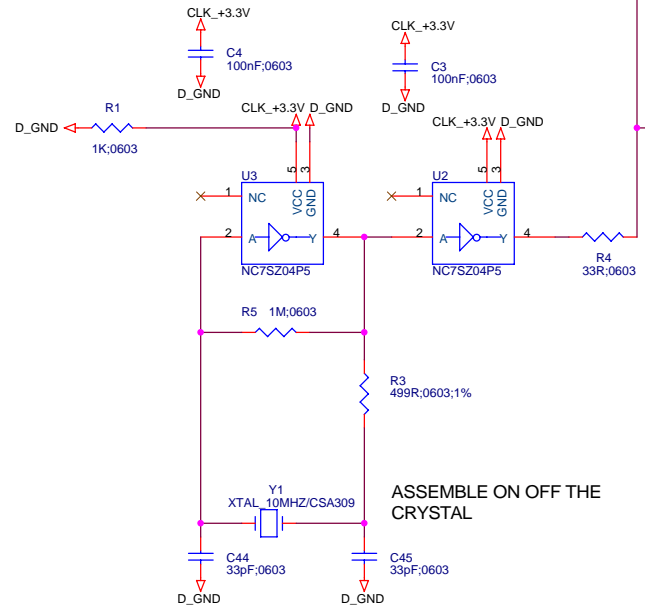

Title

COM-4002 L-Band TX / ROOT

Size
A

Document Number
Y02006

Rev
4.1

Date: Monday, January 22, 2007

Sheet 1 of 7

**EXTERNAL
FREQUENCY
REFERENCE**

ASSEMBLE ON OFF THE
CRYSTAL

Mobile Satellite Services		
Christian K. Föhr / Michael J. Yoha 18221A Flower Hill Way Gaithersburg, MD 20879 USA		
Title COM-4002 L-Band TX / FREQ_SYNTH		
Size B	Document Number Y02006	Rev 4
Date: Thursday, February 19, 2004	Sheet 2 of 7	1