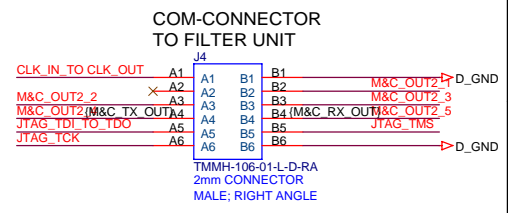

+5V Supply

- 7 INT_CLK_ON_OFF → INT_CLK_ON_OFF
- 7 TX_ON_OFF → TX_ON_OFF
- 7 AGC_PWR_DOWN → AGC_PWR_DOWN

Mobile Satellite Services
 Christian K. Föhr / Michael J. Yoha
 18221A Flower Hill Way
 Gaithersburg, MD 20879
 USA

Title
COM-4002 L-Band TX / POWER

Size B Document Number Y02006 Rev 4

Date: Thursday, February 19, 2004 Sheet 5 of 7

Mobile Satellite Services		
Christian K. Föhr / Michael J. Yoha 18221A Flower Hill Way Gaithersburg, MD 20879 USA		
Title COM-4002 L-Band TX / TX_PWR		
Size B	Document Number Y02006	Rev 4.1
Date: Monday, January 22, 2007	Sheet 6	of 7