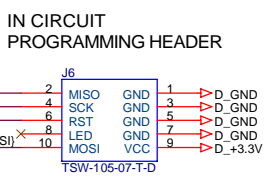

Mobile Satellite Services
Christian K. Fähr / Michael J. Yoha
18221A Flower Hill Way
Gaithersburg, MD 20879
USA

Title
COM-4002 L-Band TX / uCONTROLLER

Size B Document Number Y02006 Rev 4

Date: Thursday, February 19, 2004 Sheet 7 of 7