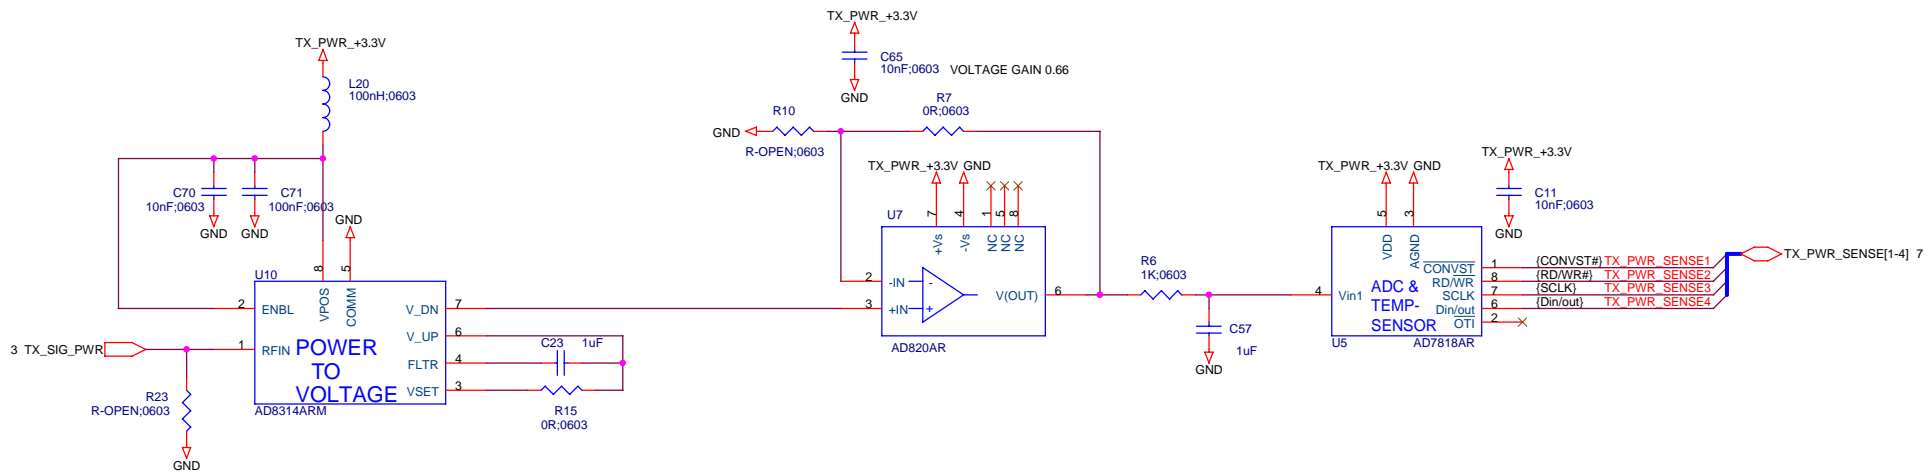

+5V Supply

- 7 INT_CLK_ON_OFF → INT_CLK_ON_OFF
- 7 TX_ON_OFF → TX_ON_OFF
- 7 AGC_PWR_DOWN → AGC_PWR_DOWN

Mobile Satellite Services
 Christian K. Föhr / Michael J. Yoha
 18221A Flower Hill Way
 Gaithersburg, MD 20879
 USA

Title
COM-4002 L-Band TX / POWER

Size B Document Number Y02006 Rev 4

Date: Thursday, February 19, 2004 Sheet 5 of 7

Mobile Satellite Services		
Christian K. Föhr / Michael J. Yoha 18221A Flower Hill Way Gaithersburg, MD 20879 USA		
Title COM-4002 L-Band TX / TX_PWR		
Size B	Document Number Y02006	Rev 4.1
Date: Monday, January 22, 2007	Sheet 6	of 7