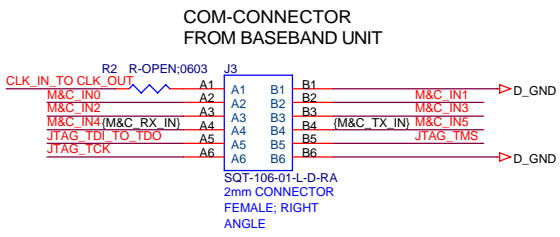

+5V Supply

- 7 INT_CLK_ON_OFF → INT_CLK_ON_OFF
- 7 TX_ON_OFF → TX_ON_OFF
- 7 AGC_PWR_DOWN → AGC_PWR_DOWN

Mobile Satellite Services
 Christian K. Föhr / Michael J. Yoha
 18221A Flower Hill Way
 Gaithersburg, MD 20879
 USA

Title
COM-4002 L-Band TX / POWER

Size B Document Number Y02006 Rev 4

Date: Thursday, February 19, 2004 Sheet 5 of 7

Mobile Satellite Services		
Christian K. Föhr / Michael J. Yoha 18221A Flower Hill Way Gaithersburg, MD 20879 USA		
Title COM-4002 L-Band TX / TX_PWR		
Size B	Document Number Y02006	Rev 4.1
Date: Monday, January 22, 2007	Sheet 6	of 7