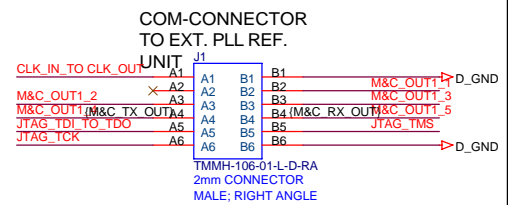

+5V Supply

- 7 INT_CLK_ON_OFF → INT_CLK_ON_OFF
- 7 TX_ON_OFF → TX_ON_OFF
- 7 AGC_PWR_DOWN → AGC_PWR_DOWN

Mobile Satellite Services
 Christian K. Föhr / Michael J. Yoha
 18221A Flower Hill Way
 Gaithersburg, MD 20879
 USA

Title
COM-4002 L-Band TX / POWER

Size B Document Number Y02006 Rev 4

Date: Thursday, February 19, 2004 Sheet 5 of 7

Mobile Satellite Services		
Christian K. Föhr / Michael J. Yoha 18221A Flower Hill Way Gaithersburg, MD 20879 USA		
Title COM-4002 L-Band TX / TX_PWR		
Size B	Document Number Y02006	Rev 4.1
Date: Monday, January 22, 2007	Sheet 6	of 7