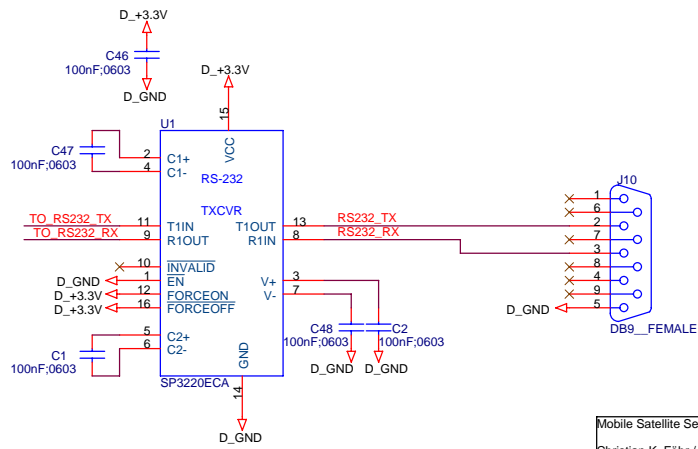

+5V Supply

- 7 INT_CLK_ON_OFF → INT_CLK_ON_OFF
- 7 TX_ON_OFF → TX_ON_OFF
- 7 AGC_PWR_DOWN → AGC_PWR_DOWN

Mobile Satellite Services
 Christian K. Föhr / Michael J. Yoha
 18221A Flower Hill Way
 Gaithersburg, MD 20879
 USA

Title
COM-4002 L-Band TX / POWER

Size B Document Number Y02006 Rev 4

Date: Thursday, February 19, 2004 Sheet 5 of 7

Mobile Satellite Services		
Christian K. Föhr / Michael J. Yoha 18221A Flower Hill Way Gaithersburg, MD 20879 USA		
Title COM-4002 L-Band TX / TX_PWR		
Size B	Document Number Y02006	Rev 4.1
Date: Monday, January 22, 2007	Sheet 6	of 7